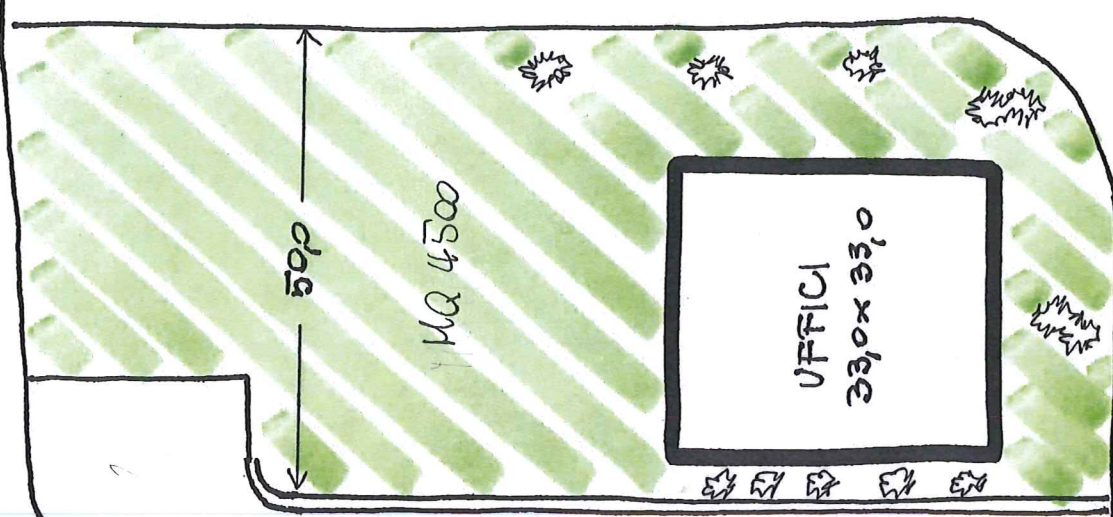

ATAF AUTOBARCO via Prosecco, 58

VIA PROSECCO

INGRESSO AUTOBUS

INGRESSO VEICOLI

139,0

115,0

50,0

149,0

MQ 1300

255,0

250,0

- PRATO
- SIEPE
- ALBERI/ARBUSTI